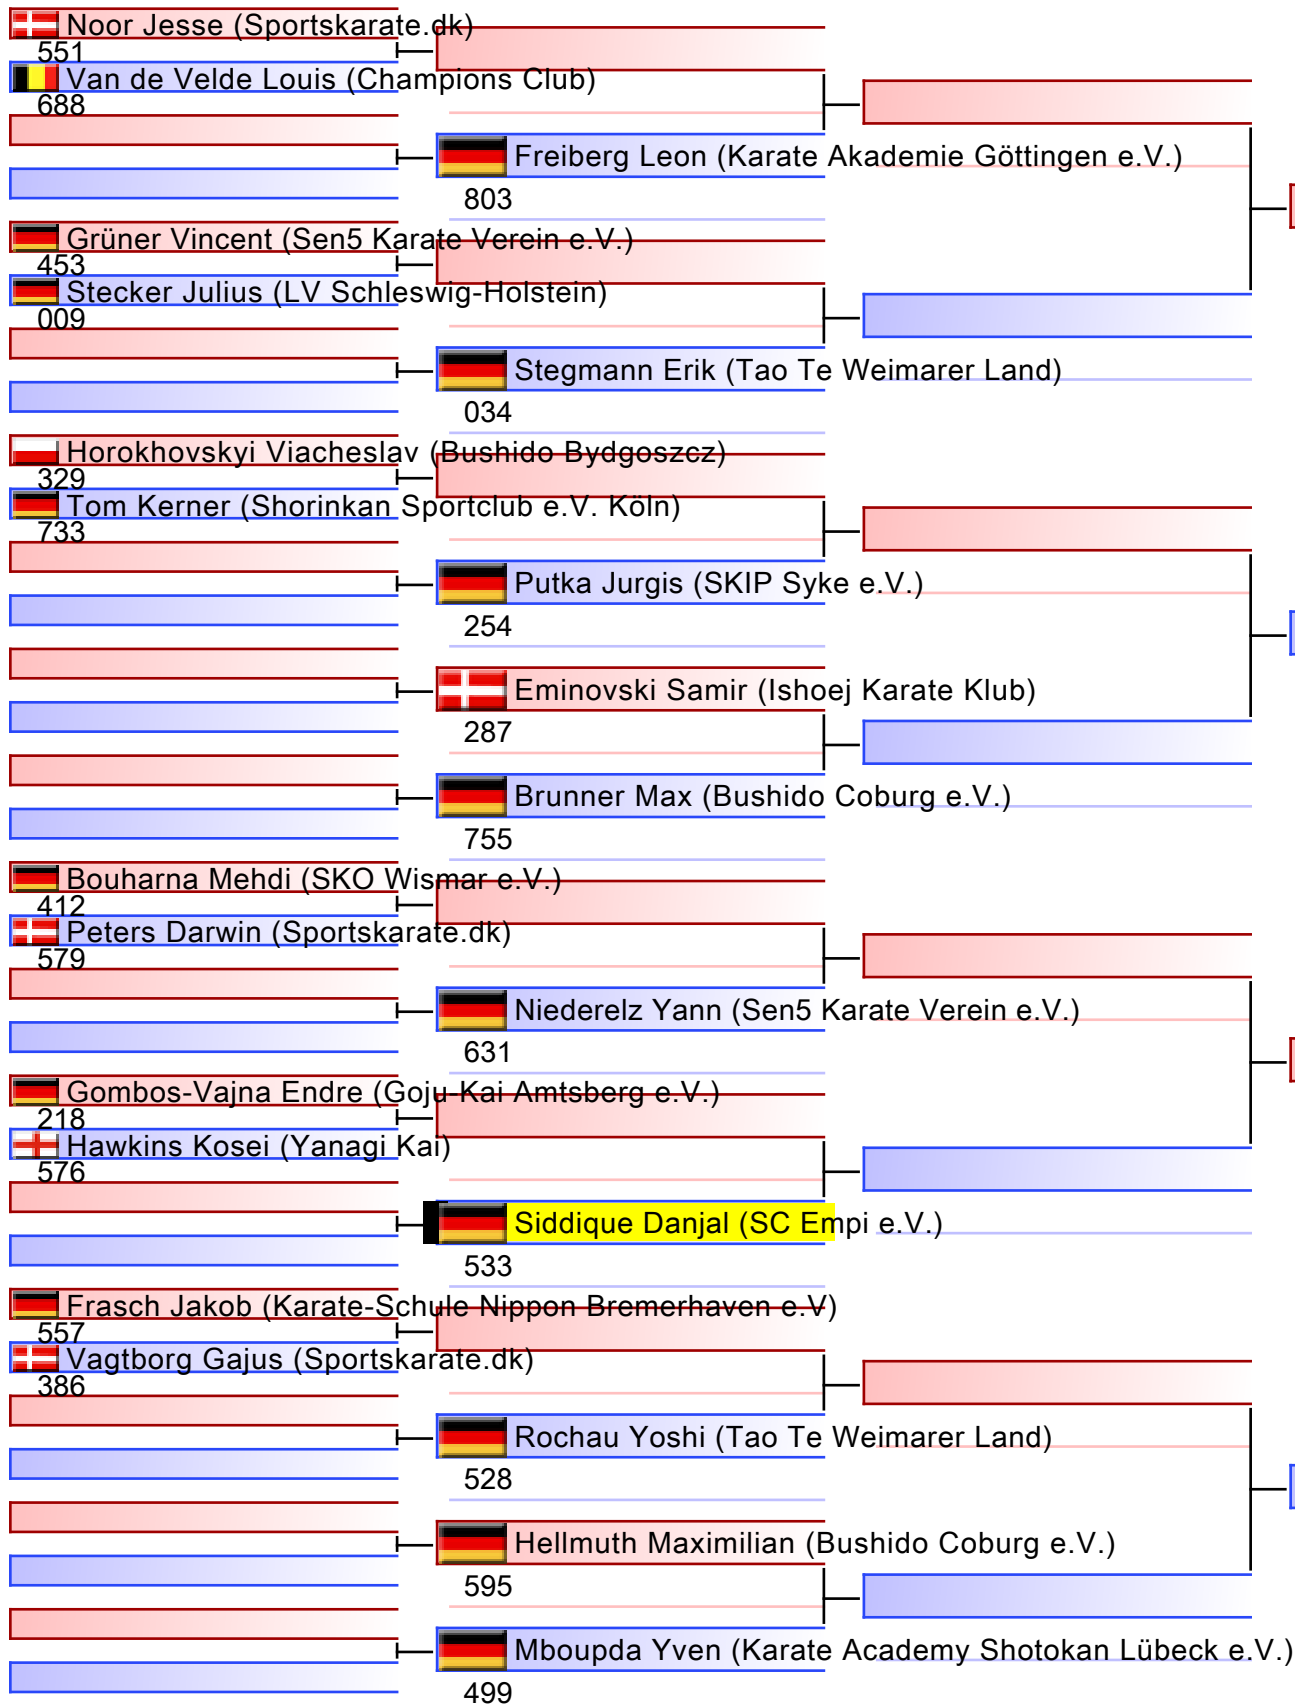

Kumite U10 male -32 kg

7. Hamburg Open Karate, Sporthalle Wandsbek, Rüterstraße 75, 22041 Hamburg, GER - SC EMPI E.V.

2024-03-02

Tatami
2 11:10

Pool
1/1

7TH HAMBURG OPEN KARATE

Finale

[Original]

KARATE ACADEMY

空手道

Referees: