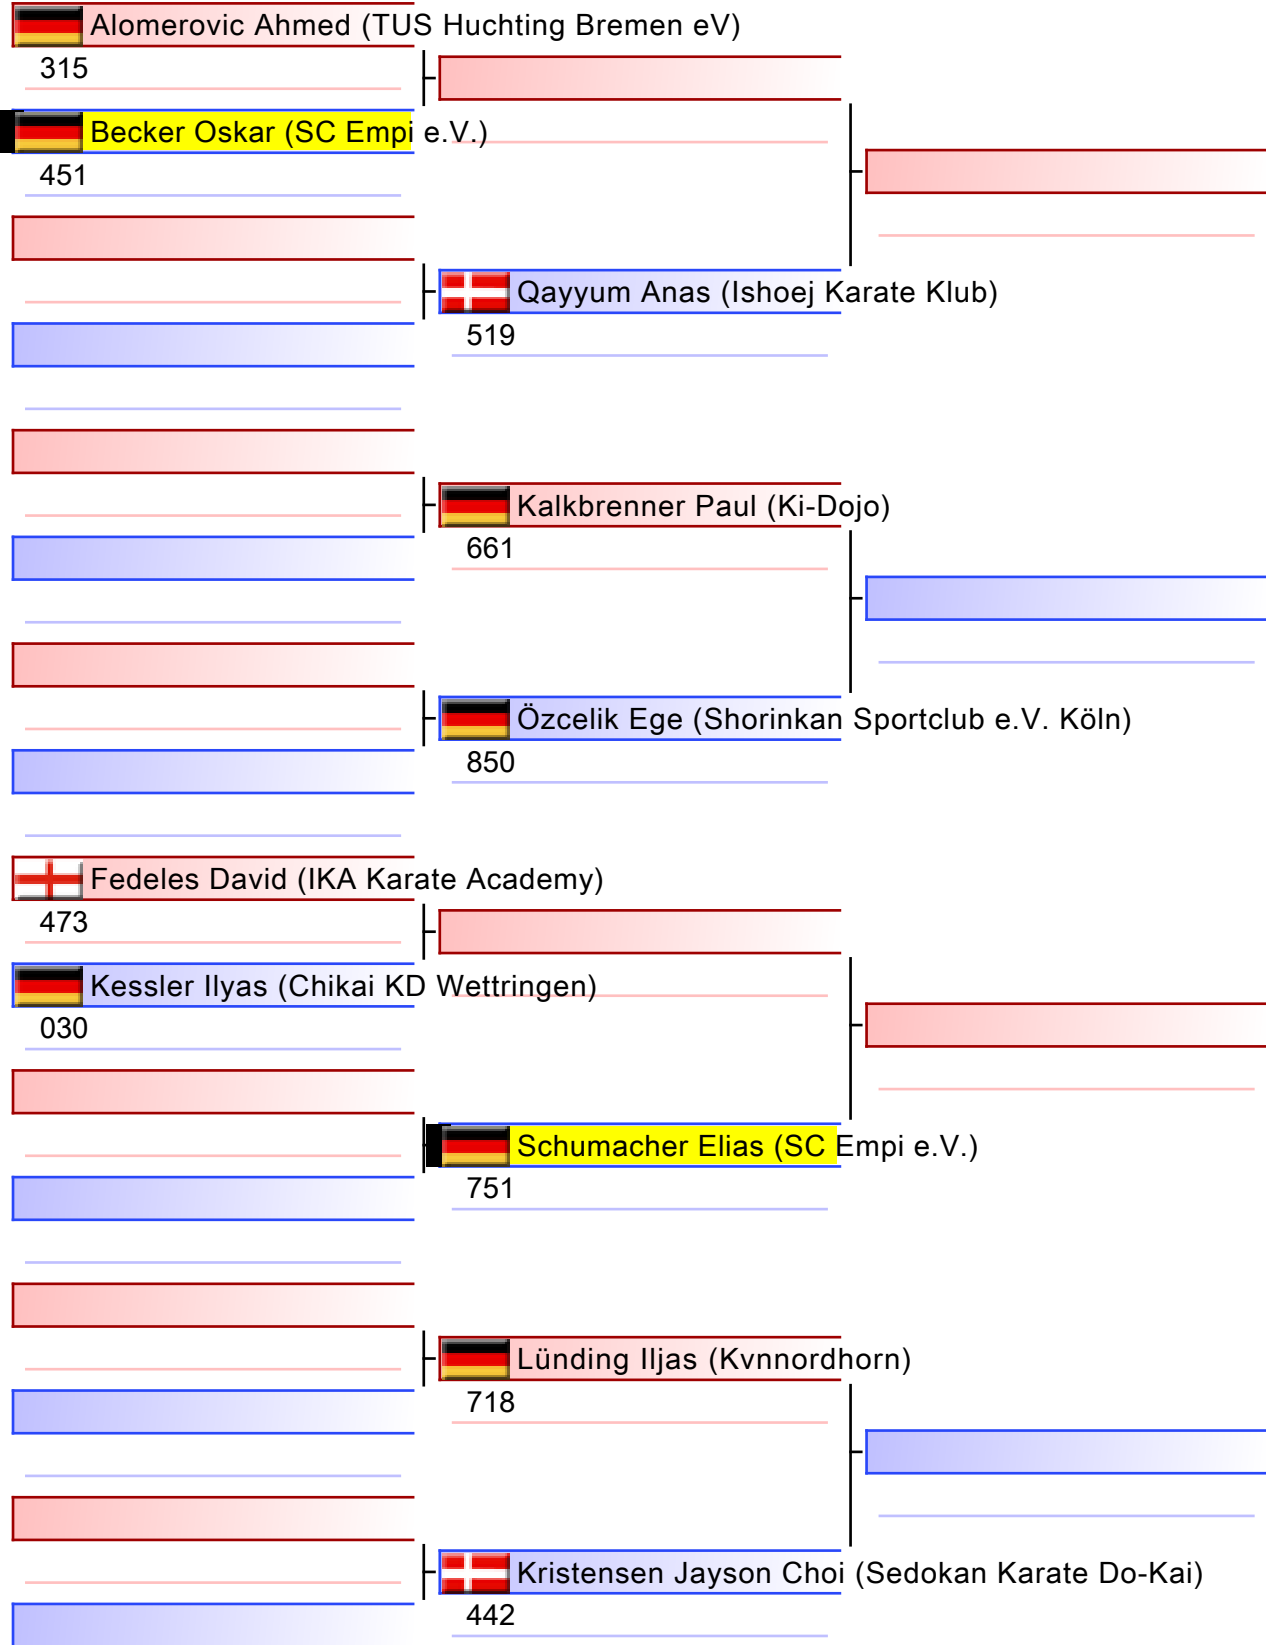

Kumite U10 male +32 kg

7. Hamburg Open Karate, Sporthalle Wandsbek, Rüterstraße 75, 22041 Hamburg, GER - SC EMPI E.V.

2024-03-02

Tatami
2 10:10

Pool
1/1

7TH HAMBURG OPEN KARATE

[Original]

KARATE ACADEMY
空手道

Referees: