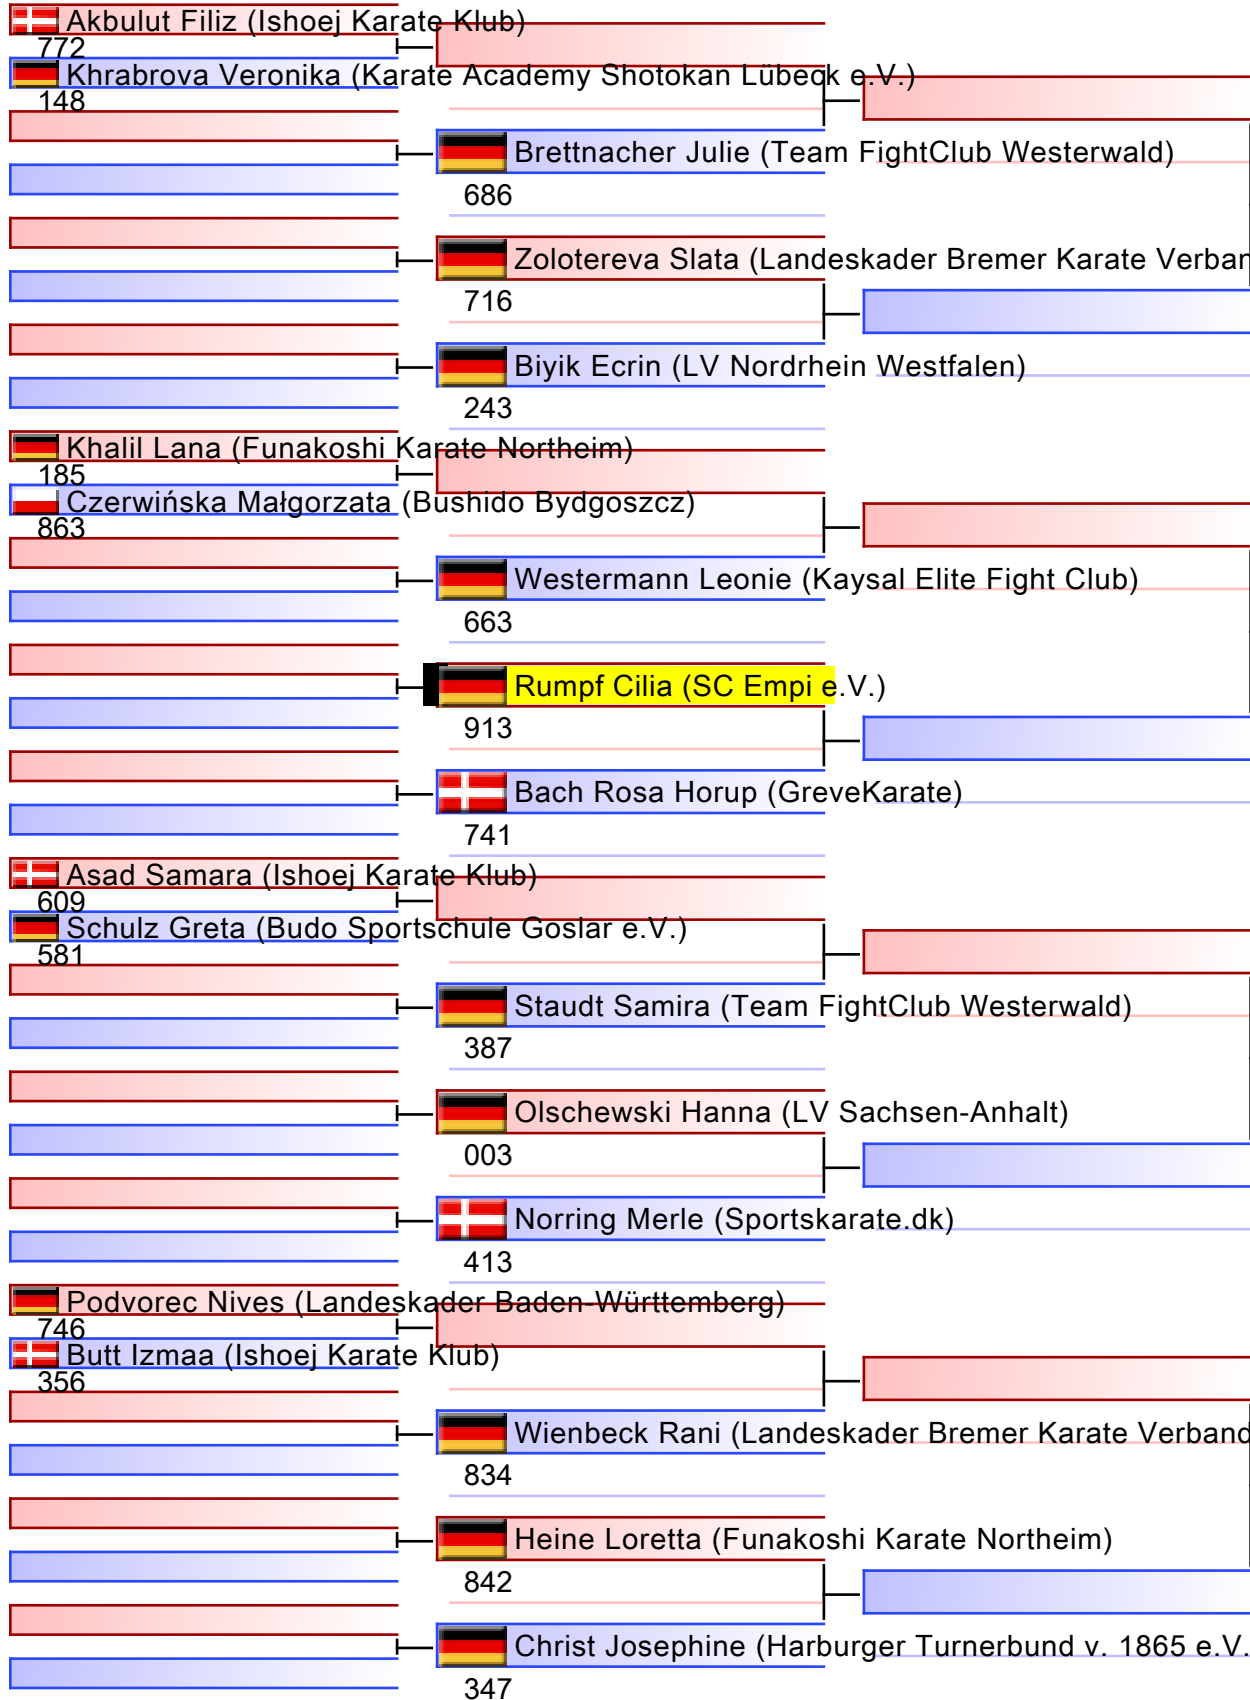

KUMITE U14 female -47 kg

7. Hamburg Open Karate, Sporthalle Wandsbek, Rüterstraße 75, 22041 Hamburg, GER - SC EMPI E.V.

2024-03-02

Tatami
5 12:35

Pool
1/1

7TH HAMBURG OPEN KARATE

Finale

[Original]

KARATE ACADEMY

空手道

Referees: