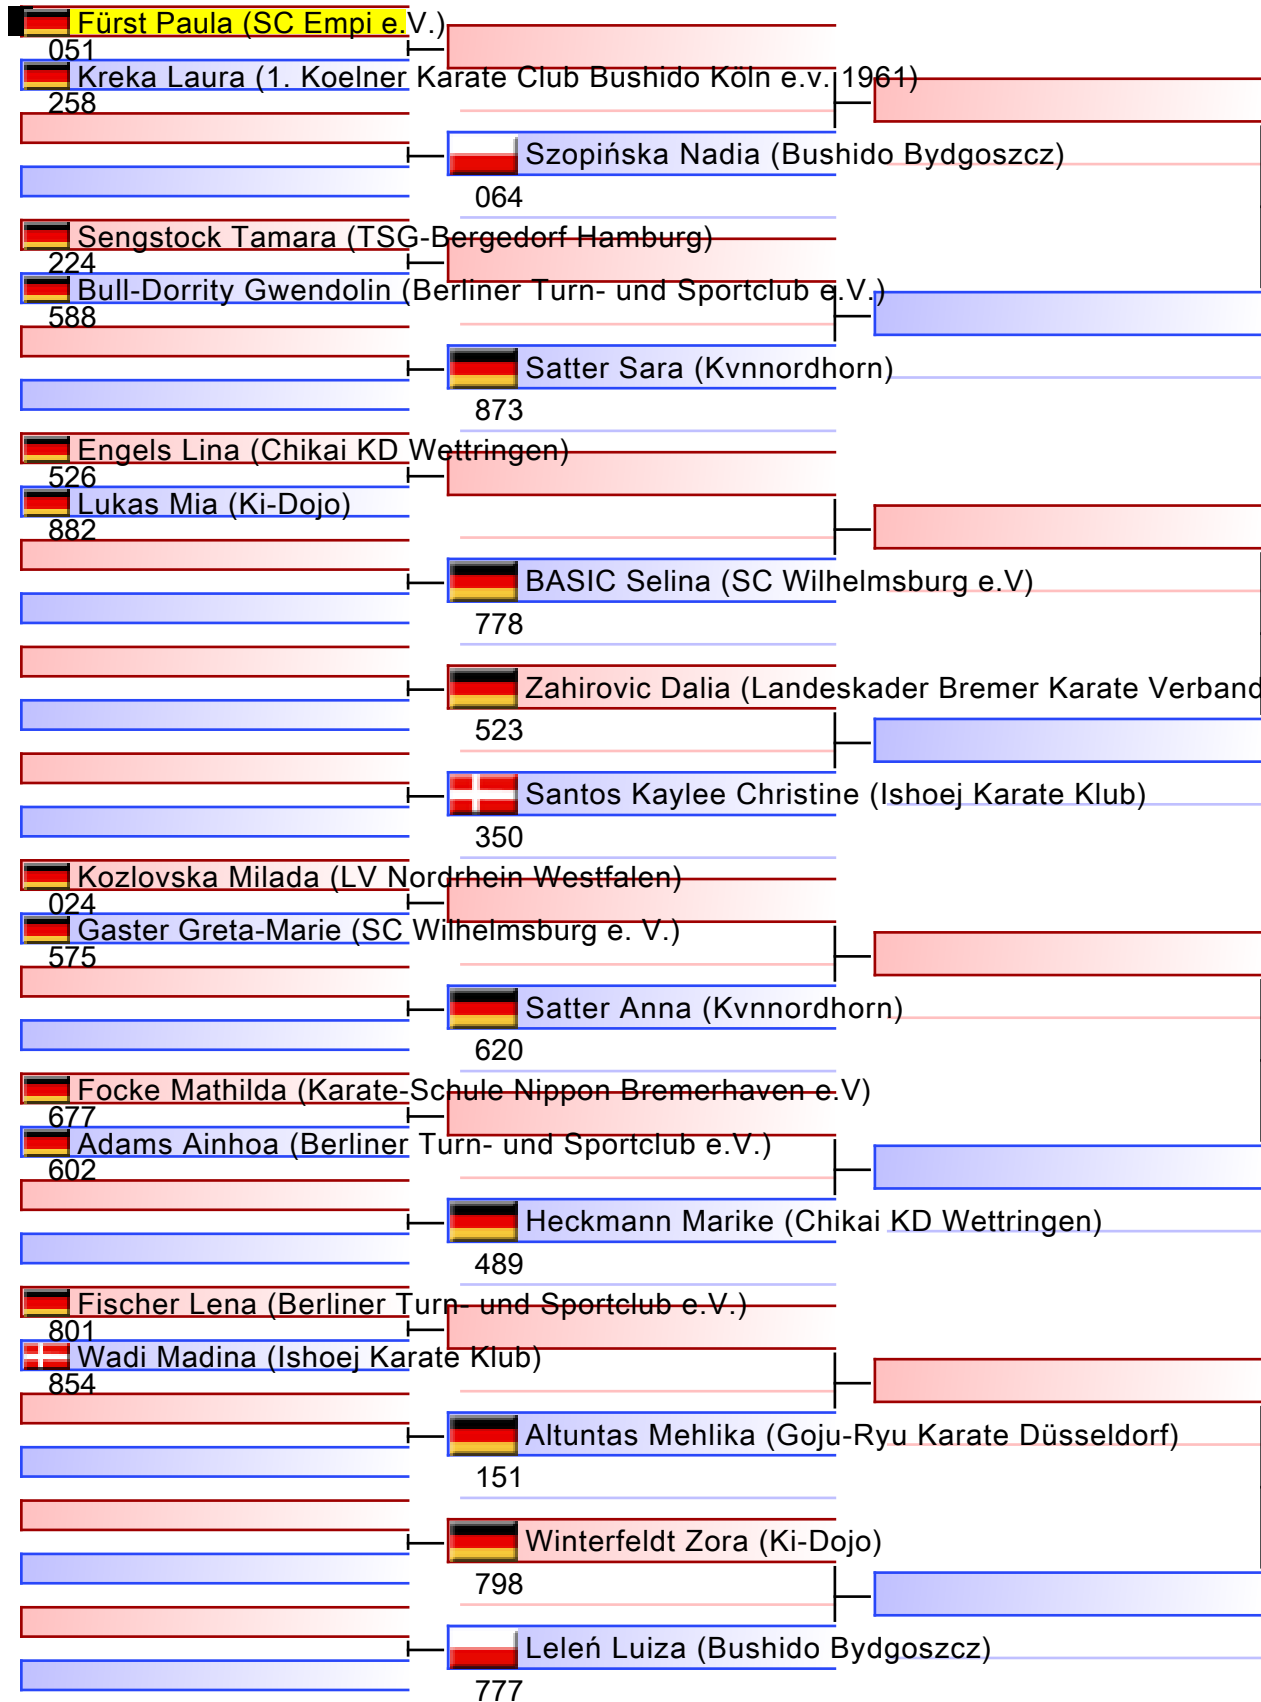

Kumite U12 Female -35 kg

7. Hamburg Open Karate, Sporthalle Wandsbek, Rüterstraße 75, 22041 Hamburg, GER - SC EMPI E.V.

2024-03-02

Tatami
1 11:40

Pool
1/1

7TH HAMBURG OPEN KARATE

Finale

[Original]

KARATE ACADEMY

空手道

Referees: